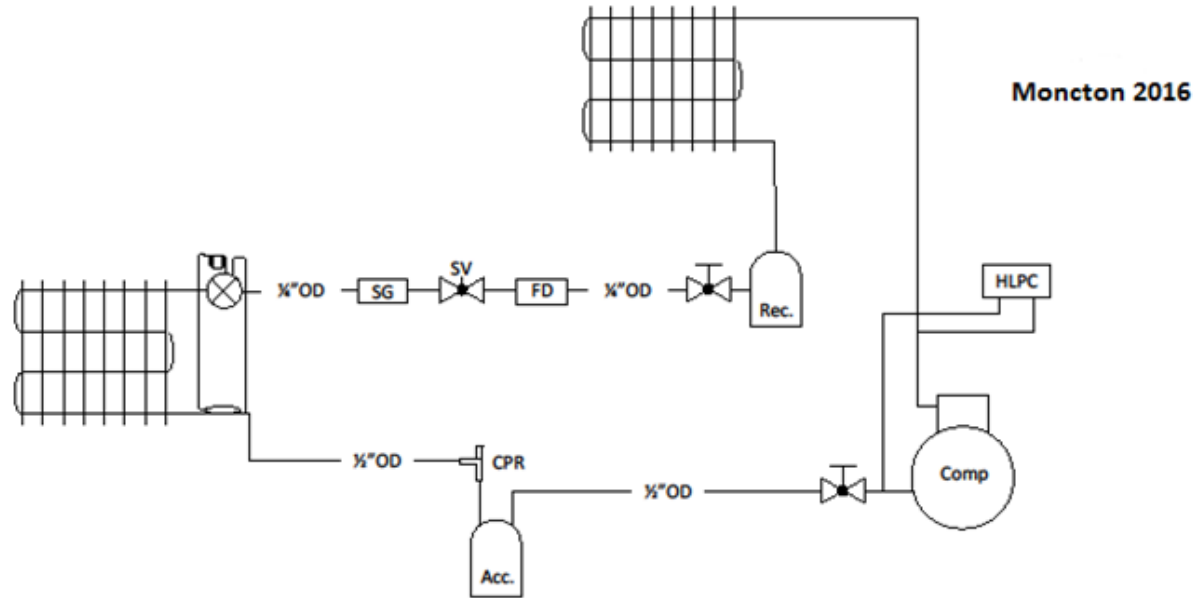

Moncton 2016

Refrigeration (38) - Moncton 2016	
Dwg. No: 001A	Piping Schematic