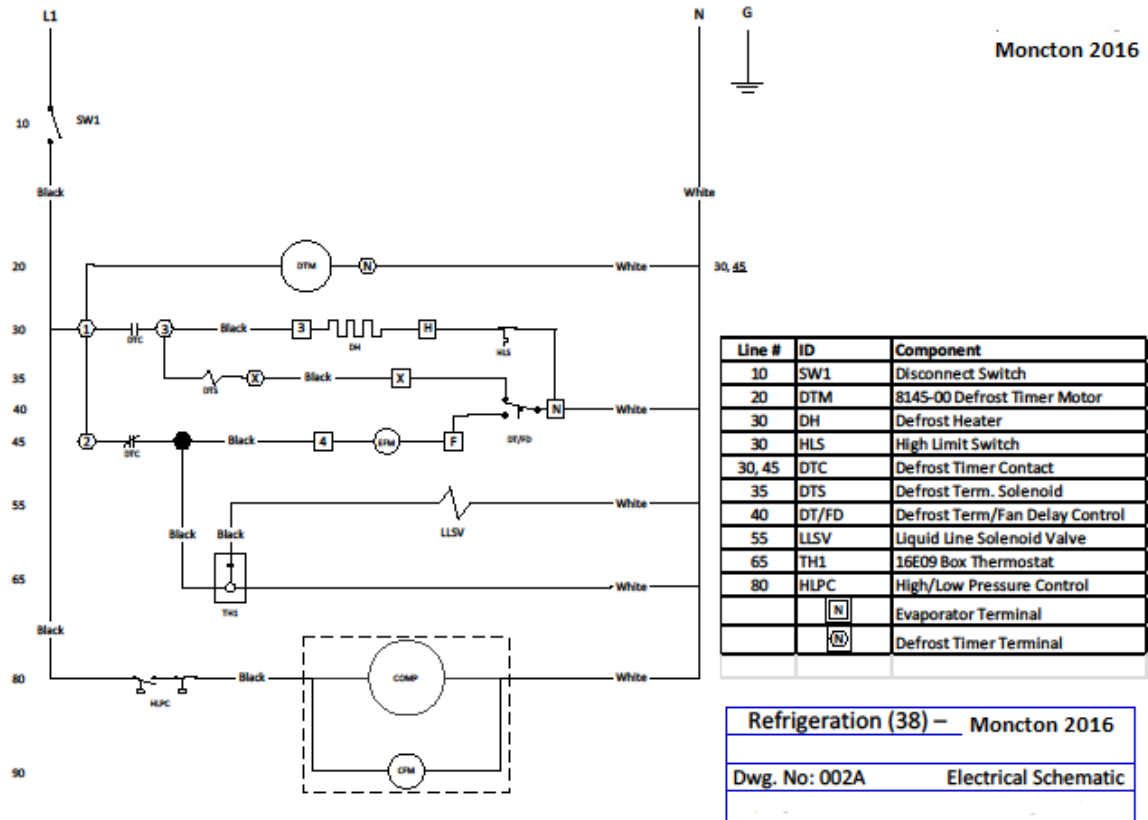

Moncton 2016

Refrigeration (38) - Moncton 2016	
Dwg. No: 001A	Piping Schematic